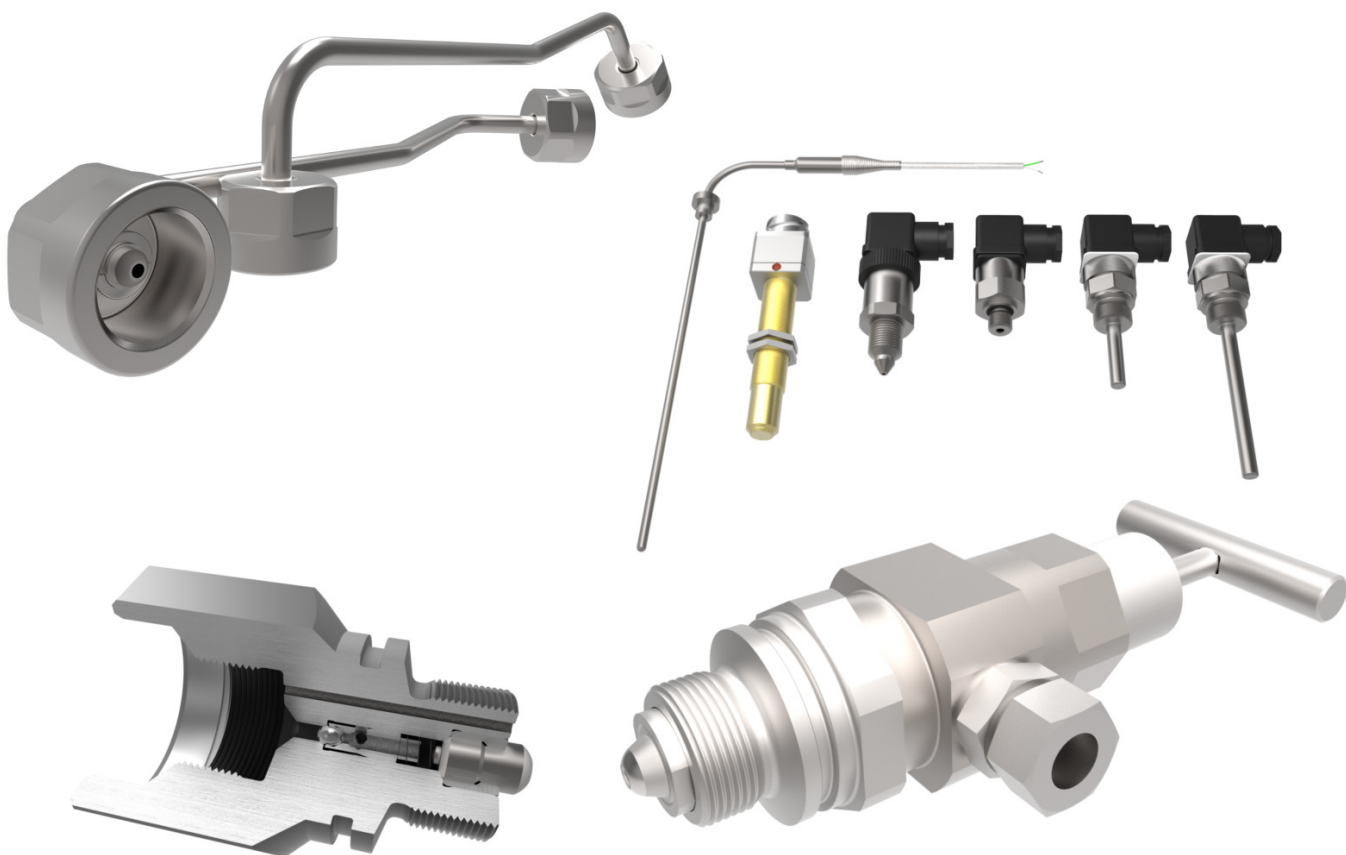

Components / Spare Parts

Posted on 12. July 2013

.

Components / Spare Parts

- pump covers
- pump rollers
- pressure lines single and double walled
- sealings, o-ring
- pressure valves
- check valves
- sensors
- electronic

Ersatzteile für Diesel und Gas Einspritzsysteme

[All 3 / Spare Parts 3](#)

Nozzles (2- and 4-stroke)

Pumping elements / fuel valves (2- and 4-stroke)

Components / Spare Parts

DUAP Produktlinie

EFICLEAN 2100